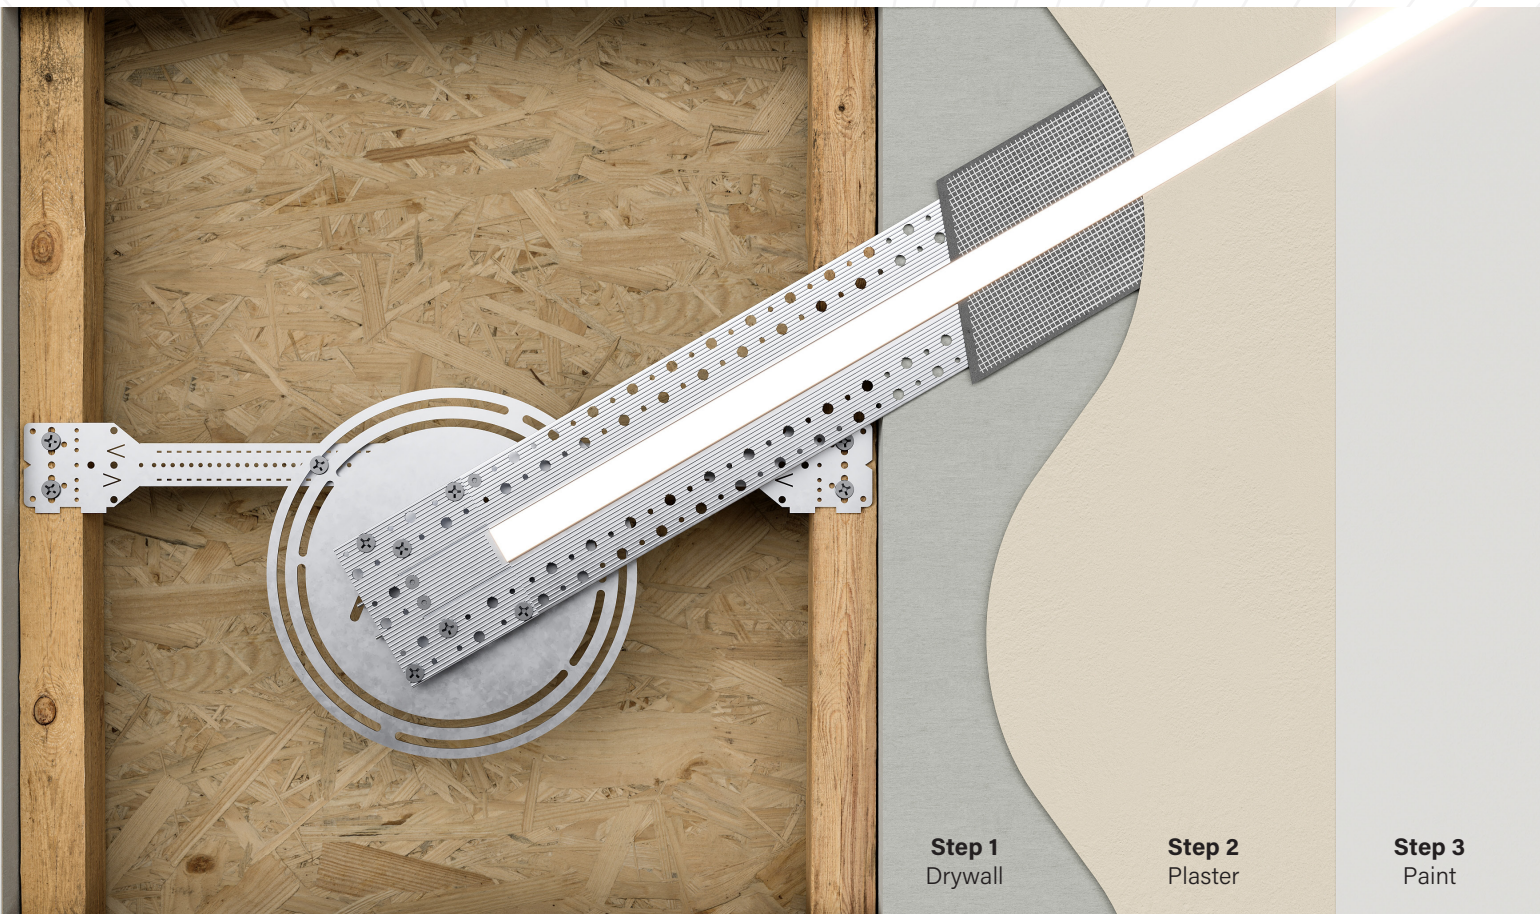

OPTIQUE

LIGHTING
EMERYVILLE

Lighting made easy

Pivotaire

Pivotaire is a recessed linear lighting system that allows visionaries and installers the **flexibility** to achieve any angle desired. The patented system makes it **easy** to plan, order, and execute any vision.

The
power of
freedom

Zig-Zag Fixture Configuration

Why Folks Rave About Pivotaire

- ◆ Patented **mounting system** allows Pivotaire to be mounted at any angle, including horizontal, vertical, and any angle you can envision.
- ◆ No need to use expensive proprietary **junction boxes** with long lead times.
- ◆ Industry leader in **light uniformity**. No dark edges.
- ◆ **Six-year warranty** ensures that Optique Lighting is with you well beyond just the first 90 days.

A Good Looking Light

Unique, patented lens design allows even illumination across the entire surface from one edge to the other — no dark edges.

Pivotaire Lens
Edge-to-edge illumination

Competitor's Lens
Visible dark edges

Easy to specify

Simply choose the configuration you wish from our menu of the most popular looks including Straight, Wrap, Picture Frame, or Zig-Zag. No need to worry about every bracket and screw with Optique Lighting, as we include the correct items for the chosen configuration.