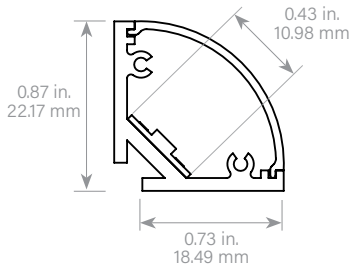

Dimensions Actual size shown.

Profile Cross Section

System Builder Choose one option for each step.

Company	Model	Lens	1 End Caps	2 Finish	3 Mounting	4 Length
OP	-	ANGL	-	-	-	-

1 End Caps

CAPS

Includes:

One Notch End Cap   One Hole End Cap   One Closed End Cap

One black grommet   One white grommet   Six screws

NE
No End Caps required.

2 Finish

- **ALU**
  Anodized Aluminum
- **GLW**
  Powder Coated Gloss White
- **ABL**
  Anodized Matte Black
- **RALXXXX**
  Specify Color

3 Mounting

- **MC**
  Mounting Clip

  0.96 in.   1 in.
- **VHB**
  3M VHB Adhesive - *double sided tape will be mounted on the back*
- **NM**
  No Mounts - *installer can either screw or use own adhesive to mount*

4 Length

- **XYZ**
  1 in. increments
  Profiles available in 96 in. segments.