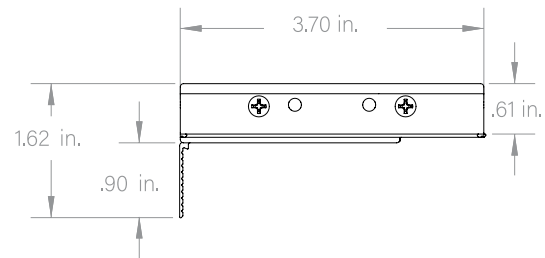

### Specification Submittal

Rozino Wall Grazer Mud-In 1 in. is a powerful wall grazer featuring a focused 10° beam angle. Designed for seamless integration into ceilings, it installs flush into 5/8 in. drywall, features a built-in offset that ensures optimal wall distance for precise wall grazing, and has a minimal flange that functions as a glare shield. Perfect for both commercial and sophisticated residential settings, Rozino Wall Grazer Mud-In 1 in. can graze the full length of large walls, highlighting architectural surface details with unparalleled clarity.

### Features & Benefits

- Offers a focused 10° beam angle delivering precise lighting down the entire depth of large walls to accentuate fine textures and details
- Rozino Wall Grazer Mud-In 1 in. fits within 5/8 in. drywall thickness for ease of installation without concern of interference above the ceiling plane
- Paintable surface ensures seamless integration with any décor or color palette
- Superior CRI 95+ color rendering, with high R9 and R13 values
- UL listed luminaire
- Patent-pending design provides a completely recessed wall grazing solution

### Dimensions

Fixture Cross Section

### System Builder

Prefix	Location	Output	CCT	Lens	Finish	Length	Lead	Lead Length 1	Lead Length 2
OP-REC-ROZWGM1	I	L4		LGD	ALU				
	I Indoor	L4 - 2700K - 447 lm/ft (6W) 3000K - 457 lm/ft (6W) 3500K - 479 lm/ft (6W) 4000K - 494 lm/ft (6W)	2700K 3000K 3500K 4000K	LGD Low-Glare Diffuser		XXX Length in 1 in. increments  - The fixtures come in segments up to 96 in.  - If over 96 in., multiple segments of the profile will be supplied. The light engine will be cut to length with standard 3 ft. leads	1LEAD One lead   2LEAD Two leads (one at each end) 	XXX 1-120 in.	XXX 1-120 in.