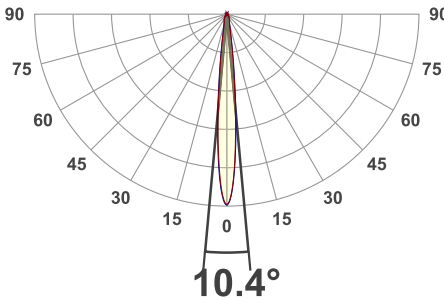

Rozino Wall Grazer Mud-In 1 in.

Trimless Drywall Thickness Perimeter Wall Grazer

Specification Submittal

Output

Outdoor

LUMEN SUMMARY

Zone	Lumens	% Fixture
0° - 15°	217 lm	47.4%
0° - 30°	320 lm	70.0%
0° - 45°	394 lm	86.2%
0° - 60°	433 lm	94.7%
0° - 75°	449 lm	98.2%
0° - 90°	454 lm	99.3%

ANGULAR DISTRIBUTION 0 - 90°