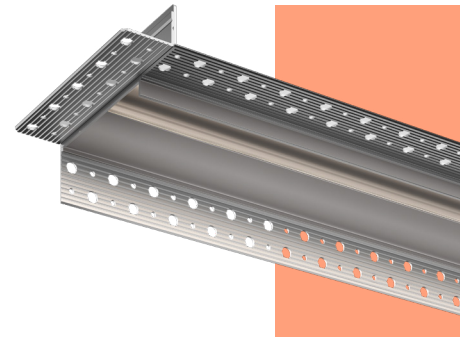

## Rozino Wall Grazer Mud-In 1 in.

Trimless Drywall Thickness Perimeter Wall Grazer

### Specification Submittal

Rozino Wall Grazer Mud-In 1 in. is a powerful wall grazer featuring a focused 10° beam angle. Designed for seamless integration into ceilings, it installs flush into 5/8 in. drywall, features a built-in offset that ensures optimal wall distance for precise wall grazing, and has a minimal flange that functions as a glare shield. Perfect for both commercial and sophisticated residential settings, Rozino Wall Grazer Mud-In 1 in. can graze the full length of large walls, highlighting architectural surface details with unparalleled clarity.

### Features & Benefits

- Offers a focused 10° beam angle delivering precise lighting down the entire depth of large walls to accentuate fine textures and details
- Rozino Wall Grazer Mud-In 1 in. fits within 5/8 in. drywall thickness for ease of installation without concern of interference above the ceiling plane
- Paintable surface ensures seamless integration with any décor or color palette
- Superior CRI 95+ color rendering, with high R9 and R13 values
- UL listed luminaire
- Patent-pending design provides a completely recessed wall grazing solution