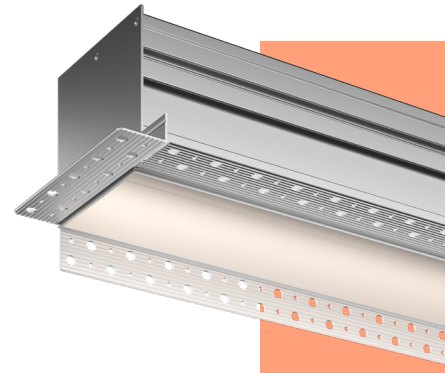

## Rozino Wall Grazer Mud-In 2.5 in.

### Trimless Recessed Perimeter Wall Grazer

#### Specification Submittal

Rozino Wall Grazer Mud-In 2.5 in. is a powerful wall grazer featuring a focused 10° beam angle. Built with a curved reflector to evenly spread light down large walls, this fixture provides a beautifully deep grazing effect and the sophisticated illusion of a floating drop ceiling when installed around a room. Perfect for both commercial and sophisticated residential settings, Rozino Wall Grazer Mud-In 2.5 in. can graze the full length of large walls, highlighting architectural surface details with unparalleled clarity.

## Features & Benefits

- Offers a focused 10° beam angle to accentuate fine textures and details with ease
- Curved interior reflector creates uniform volume of illumination within the cove
- The deep optical cavity creates an illuminated reveal, delivering the visual effect of a floating drop ceiling when installed around a room
- Paintable surface ensures seamless integration with any décor or color palette
- Superior CRI 95+ color rendering, with high R9 and R13 values
- UL listed luminaire
- Patent-pending design provides a completely recessed wall grazing solution for precise lighting down the entire depth of large walls