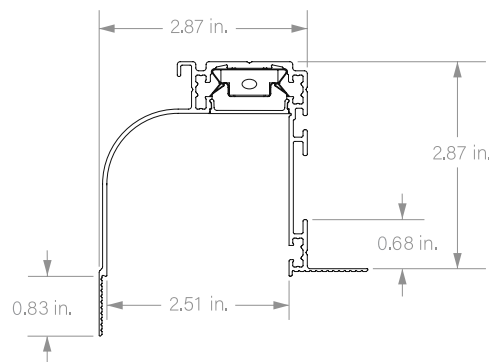

### Trimless Recessed Perimeter Wall Grazer

Specification Submittal

#### Dimensions

Fixture with End Cap

Fixture Cross Section