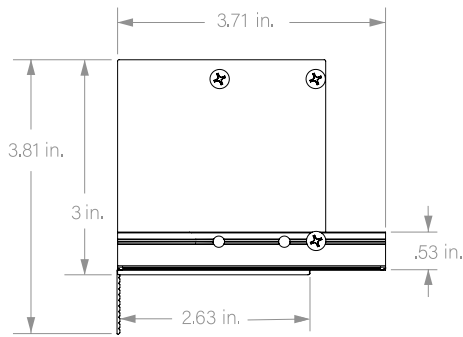

Rozino Wall Grazer Mud-In 2.5 in.

Trimless Recessed Perimeter Wall Grazer

Specification Submittal

Dimensions

Fixture with End Cap